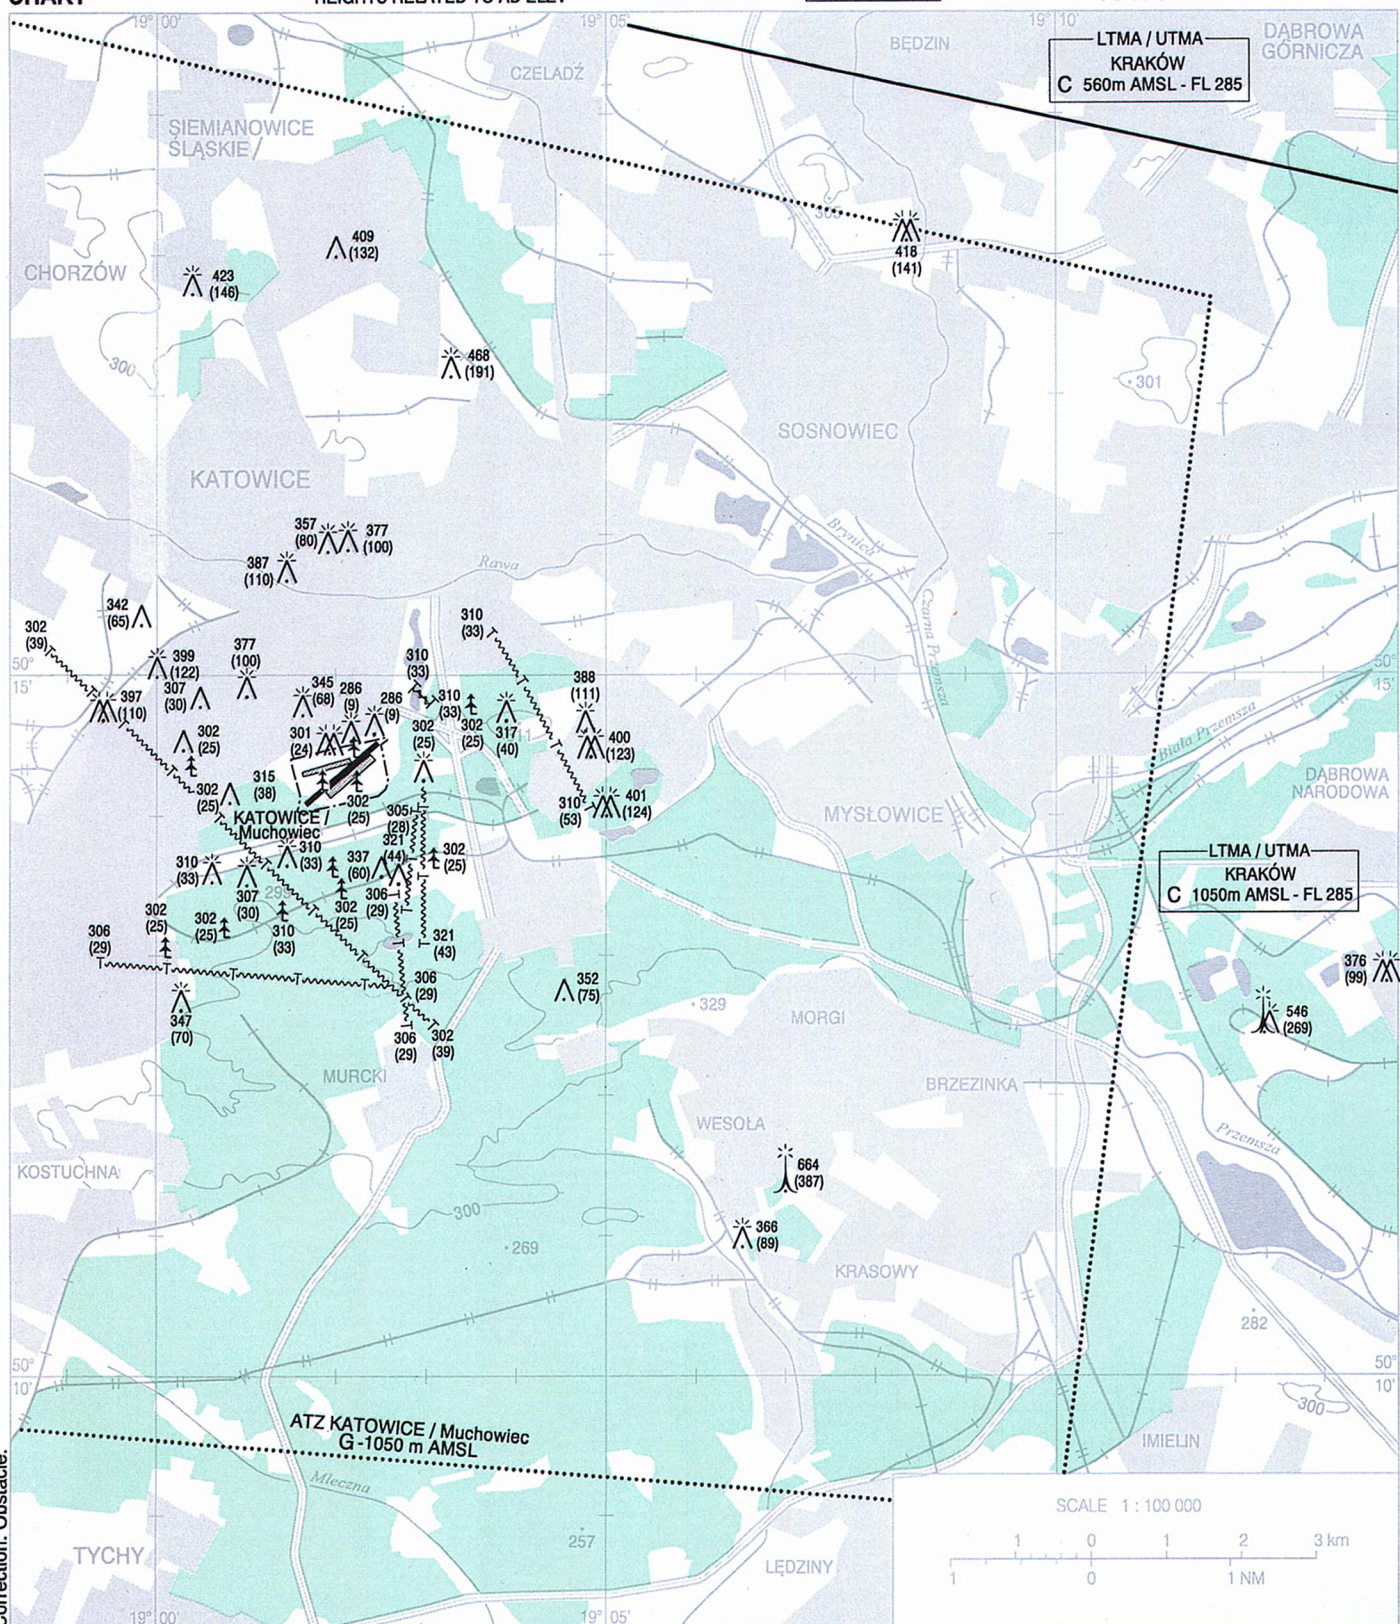

**VISUAL
OPERATION
CHART**

AERODROME ELEV 277 m
HEIGHTS RELATED TO AD ELEV

INFO 122.700
AERO 122.900

KATOWICE / Muchowiec

Correction: Obstacle.

AERODROME MINIMA

AIRCRAFT TYPE	DAY		NIGHT	
	CEILING (m)	VISIBILITY (m)	CEILING (m)	VISIBILITY (m)
AEROPLANES	200	2 000	500	5 000
GLIDERS	300	3 000	500	5 000
HELICOPTERS	100	1 000	300	3 000